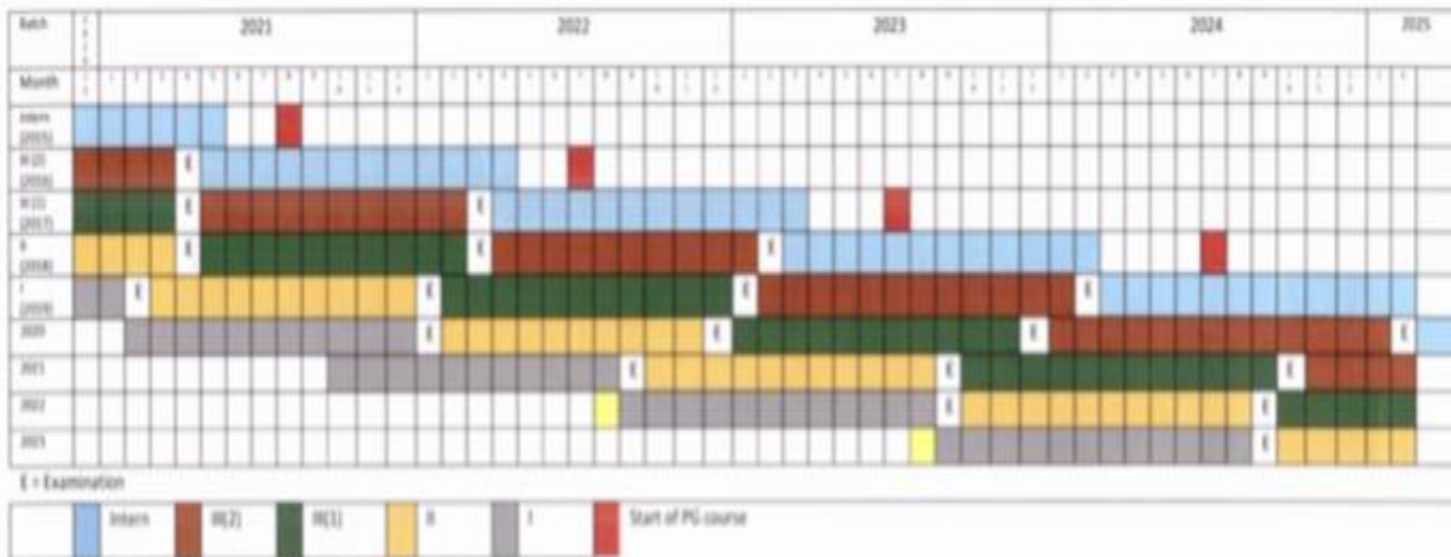

Annexure: Tentative Scheduling of MBBS curriculum from 2021-2024

‘NMC – Medical Colleges - Schedule of Academic Program – (Post Pandemic Covid 19 situation) and its duration, Exam Schedule’ etc.,

S.No	UG batch joining Academic year	1 st Prof.	2 nd Prof.	3 rd Prof. Part-I	3 rd Prof. Part-II	Internship	NEET - PG
		1 st year	2 nd year	3 rd year	4 th year	5 th year	
1.	2015 – 16 (internship batch)	--	--	--	--	Internship starting Dec. 2020 to May 2021 st (6 months) June, July off)	NEET PG August 2021 (only for 2021)
2.	2016 – 17 (3 rd Prof II/ Final Prof.exam)	--	--	--	3 rd Prof Part II / final prof From Dec. 2020 to March 2021 (4 months) Univ. Exam in April 2021	Internship May 2021 to April 2022 (12 months) may & June off	NEET PG July 2022

3.	2017 – 18 (3 rd Prof I)	--	--	3 rd Prof Part -I – Dec 2020 to March 2021 (4 months only)	3 rd Prof Part II / final prof - May 2021 to Feb 2022 (10 months)	Internship April 2022 to March 2023 (12 months)	NEET PG July 2023
				Univ. Exam in April 2021	Univ. Exam in March 2022		
4.	2018 – 19 (2 nd Prof)	--	2 nd Prof December 2020 to March 2021 (4 months)	3 rd Prof Part -I – May 2021 to Feb 2022 (10 months)	3 rd Prof Part II / final prof – April 2022 to January 2023 (10 months)	Internship March 2023 to Feb. 2024 (12 months)	NEET PG July 2024
			Univ. Exam in March 2021	Univ. Exam in March 2022	Uni. Exam in Feb 2023		